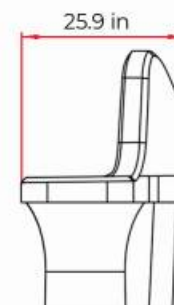

STRAIGHT BELMONT BENCH

Code: BAN-BE-R

FEATURES

- Modular bench of avant-garde design, ideal for 4 people.
- The straight structure allow to set on corridors, parks or piers.
- Exclusive in its category, integrates inner lighting, audio system via bluetooth, and option to connect to phone chargers (optional functions).
- Requires minimum maintenance.
- Equipped with anti-graffiti protection.
- Includes UV inhibitors for greater durability.
- Resistant to impacts and vandalism.
- It offers stability and is easy to install.
- Available in white, white granite and grey (more colors upon request).

TECHNICAL SPECIFICATIONS

Dimensions and other measures are nominal and may vary by +/- 2 %.

- Manufactured in**
- Polyethylene
- Line Colors**
- White, white granite and grey
- Dimensions**
- Length: 82.2 in
 - Width: 25.9 in
 - Height: 42.1 in