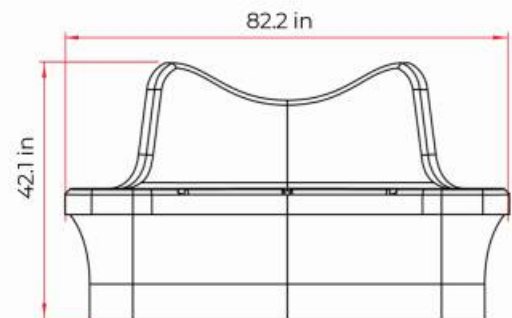

STRAIGHT BELMONT BENCH

Code: BAN-BE-R

FEATURES

- Modular bench of avant-garde design, ideal for 4 people.
- The straight structure allow to set on corridors, parks or piers.
- Exclusive in its category, integrates inner lighting, audio system via bluetooth, and option to connect to phone chargers (optional functions).
- Requires minimum maintenance.
- Equipped with anti-graffiti protection.
- Includes UV inhibitors for greater durability.
- Resistant to impacts and vandalism.
- It offers stability and is easy to install.
- Available in white, white granite and grey (more colors upon request).

TECHNICAL SPECIFICATIONS

Dimensions and other measures are nominal and may vary by +/- 2 %.

- Manufactured in**
- Polyethylene
- Line Colors**
- White, white granite and grey
- Dimensions**
- Length: 82.2 in
 - Width: 25.9 in
 - Height: 42.1 in