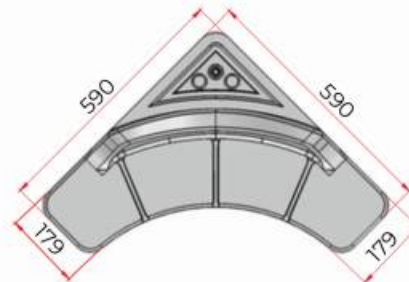

CURVED BELMONT BENCH

Code: BAN-BE-C

FEATURES

- Modular bench with avant-garde design, ideal for 4 people.
- Curved structure allow multiple configurations, adapting easily to available space.
- Exclusive on its category, it integrated inner lighting audio system via bluetooth and option of connection for phone chargers (optional functions).
- 2 versions, with or without planter on the back.
- Planter allow to reserve water for up to 90 days, depending weather.
- Designed to place medium size plants.
- Requires minimum maintenance.
- Equipped with protection anti-graffiti.
- Includes an inhibitor of UV rays for a greater durability.
- Resistant to impacts and vandalism.
- It offers stability and is easy to install.
- Available in white, white granite and grey colors (more colors upon request).

TECHNICAL SPECIFICATIONS

Dimensions and other measures are nominal and may vary by +/- 2%.

- Manufactured in** • Polyethylene
- Line Color** • White, white granite and gray
- Approx. Weight** • 55 kg
- Dimensions**
- With Planter
 - Length: 79.9 in
 - Width: 59.0 in
 - Height: 40.5 in
 - Without Planter:
 - Length: 79.9 in
 - Width: 35.1 in
 - Height: 40.5 in

TOP VIEW

• Measures in in

FRONT VIEW

LATERAL VIEW

Some combinations