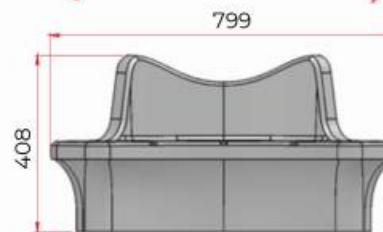

TECHNICAL SPECIFICATIONS

Dimensions and other measures are nominal and may vary by +/- 2%.

- Manufactured in** • Polyethylene
- Line Color** • White, white granite and gray
- Approx. Weight** • 55 kg
- Dimensions**
- With Planter
 - Length: 79.9 in
 - Width: 59.0 in
 - Height: 40.5 in
 - Without Planter:
 - Length: 79.9 in
 - Width: 35.1 in
 - Height: 40.5 in

TOP VIEW

• Measures in in

FRONT VIEW

LATERAL VIEW

Some combinations