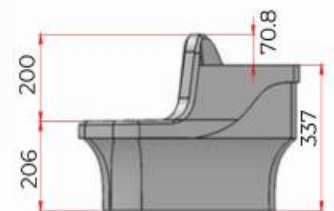

CURVED BELMONT BENCH

Code: BAN-BE-C

FEATURES

- Modular bench with avant-garde design, ideal for 4 people.
- Curved structure allow multiple configurations, adapting easily to available space.
- Exclusive on its category, it integrated inner lighting audio system via bluetooth and option of connection for phone chargers (optional functions).
- 2 versions, with or without planter on the back.
- Planter allow to reserve water for up to 90 days, depending weather.
- Designed to place medium size plants.
- Requires minimum maintenance.
- Equipped with protection anti-graffiti.
- Includes an inhibitor of UV rays for a greater durability.
- Resistant to impacts and vandalism.
- It offers stability and is easy to install.
- Available in white, white granite and grey colors (more colors upon request).

TECHNICAL SPECIFICATIONS

Dimensions and other measures are nominal and may vary by +/- 2%.

- Manufactured in** • Polyethylene
- Line Color** • White, white granite and gray
- Approx. Weight** • 55 kg
- Dimensions**
- With Planter
 - Length: 79.9 in
 - Width: 59.0 in
 - Height: 40.5 in
 - Without Planter:
 - Length: 79.9 in
 - Width: 35.1 in
 - Height: 40.5 in

TOP VIEW

• Measures in in

FRONT VIEW

LATERAL VIEW

Some combinations