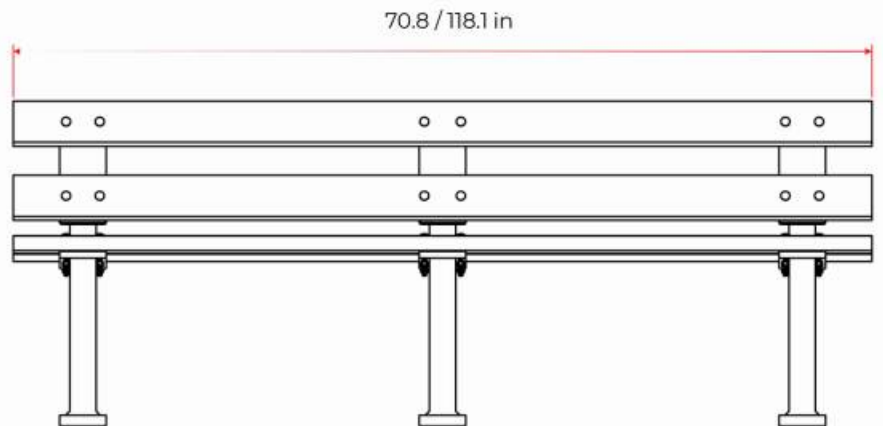

The benches of 70.8 in and 118 in of length are assembled with 3 structural supports but can manufacture benches with greater length, incorporating more structural supports.

Seat and back can manufacture in:

These also are necessary elements in schools for students to rest, talk, study or take their lunch.

FEATURES

- The design of jungle bench is comfortable, functional and resistant, ideal for an excellent use in outdoors.
- Enamel and used materials on the manufacturing of jungle bench are highly resistant, guaranteeing a long life span.
- Structural supports of 100% recycled MDPE with UV protection.
- The strong assembly of the bench provides a great quantity of 3/8" x 2½" flat head screws with nuts, flat and lock washers, all these elements are galvanized to protect against corrosion for its use in outdoors.
- For floor anchoring is recommended the use of "Extralarge" reinforced anchors of 3/4" x 5.5 in polypropylene and "Ultrafix" hex head screw of 3/8" x 5.9 in.

JUNGLE BENCH

Code: BA-SE-2000M/BA-SE-2000L/BA-SE-2000P

Lateral View

Front View

MEASUREMENTS

Dimensions and other measures are nominal and may vary by + / - 2%.

Total

- Length: 70.8 or 118.1 in
- Width: 23.2 in
- Height: 29.9 in