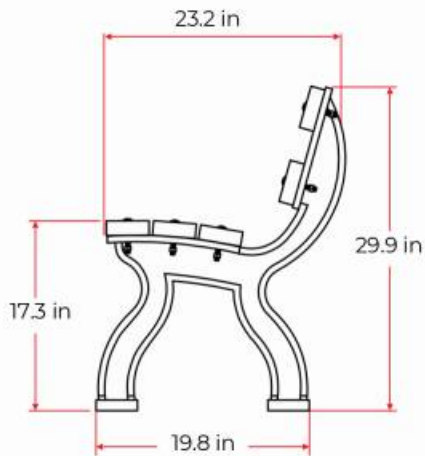

The benches of 70.8 in and 118 in of length are assembled with 3 structural supports but can manufacture benches with greater length, incorporating more structural supports.

Seat and back can manufacture in:

JUNGLE BENCH

Code: BA-SE-2000M/BA-SE-2000L/BA-SE-2000P

Lateral View

Front View

MEASUREMENTS

Dimensions and other measures are nominal and may vary by + / - 2%.

Total

- Length: 70.8 or 118.1 in
- Width: 23.2 in
- Height: 29.9 in