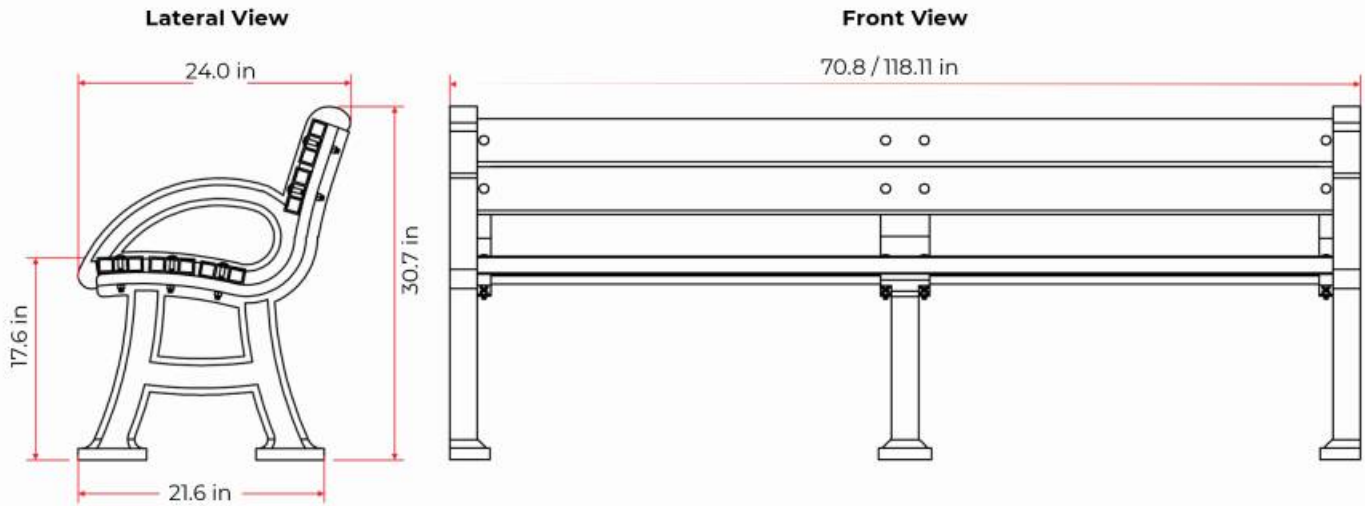

Applications: Rest model benches are the best choice for parks and gardens with children areas, due parents can rest comfortably while children have fun.

FEATURES

- Standard measures of 70.8 in and 118 in of length, can customize according to the customer needs and available space for its installation.
- Supports manufactured in 100% recycled MDPE that offers solid structure and an excellent bench stability.
- The supports of the bench include a base in a specially designed area for a safe anchoring to floor. This is achieved through "Ultra fix" screws with hex-head reinforced anchors of 3/8" x 5.9 in and "Extralarge" reinforced anchors of 3/4" x 5.5 in, manufactured with polypropylene.
- All the used materials comply with necessary specifications to withstand outdoors conditions in any climate type.
- The integrated armrests in lateral supports add an additional element of comfort to the bench design.
- The extruded wooden planks that make the seat and back are assembled to support of bench using nuts, flat and lock washers, everything in galvanized screws.

REST BENCH

Code: BA-DE-2000L/BA-DE-2000M/BA-DE-2000P

MEASUREMENTS

Dimensions and other measures are nominal and may vary by + / - 2%.

Total

- Length: 70.8 in
- Width: 24.0 in
- Height: 30.7 in