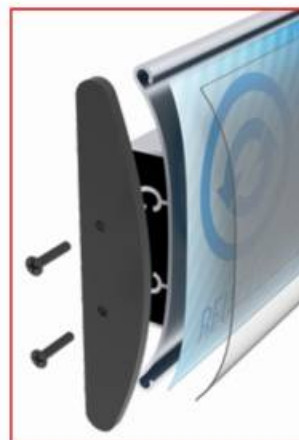

PREMIUM SIGN

Wall, Flag Type, Desk

Code depends on the selected product.

WHAT ARE PREMIUM SIGNS?

- High profile, elegant and great quality signs that can be used in indoors and outdoors.
- Signs with curved front.
- Designs may vary, wall, flag type or desk. Composed with natural, anodized, satin, curved and extruded aluminium.
- Frames accept any flexible film by digital printing or sign, in addition, can be suitable to add photo-luminescence, helping signs to be seen without light.
- Anti glare covers available in matt or bright finish.
- 2 lateral covers of black polyethylene set with screws or 2 boomerang type covers for the desk type.
- Quick and easy attachment, includes 2 boreholes to install (wall type).
- Can be easily placed in any surface as walls, doors.
- This innovation allows a quick set and detachment for any necessary maintenance or changes, in other words, sign can be modified without taking off the signage.
- Due its fine and excellent quality can be ensured a prolonged life span due it doesn't rusts.
- Depending on the surface, can use screw and anchor for a solid wall, toggle bolt for fake ceiling, and for glass doors fastening can be with double-sided tape.

PREMIUM SIGN

Wall, Flag Type, Desk

Code depends on the selected product

MEASUREMENTS

Dimensions and other measures are nominal and may vary by + / - 2%.

Wall and Desk

- Length: 3.9 in to 4.1 ft | Height: 3.1 in
- Length: 3.9 in to 4.1 ft | Height: 5.9 in
- Length: 3.9 in to 4.1 ft | Height: 7.8 in