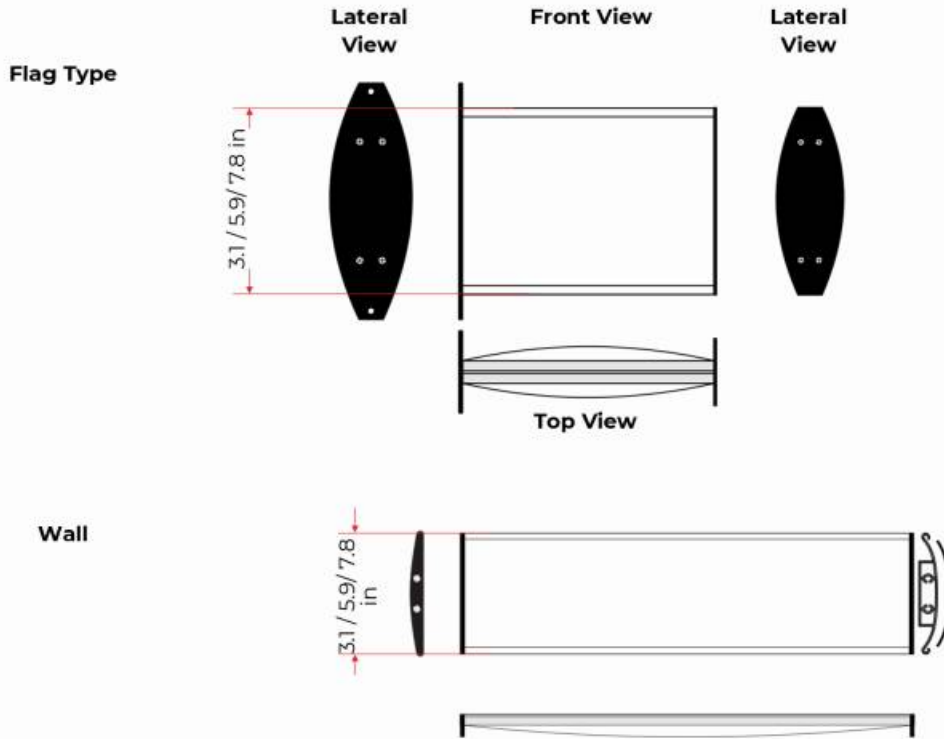

PREMIUM SIGN

Wall, Flag Type, Desk

Code depends on the selected product.

WHAT ARE PREMIUM SIGNS?

- High profile, elegant and great quality signs that can be used in indoors and outdoors.
- Signs with curved front.
- Designs may vary, wall, flag type or desk. Composed with natural, anodized, satin, curved and extruded aluminium.
- Frames accept any flexible film by digital printing or sign, in addition, can be suitable to add photo-luminescence, helping signs to be seen without light.
- Anti glare covers available in matt or bright finish.
- 2 lateral covers of black polyethylene set with screws or 2 boomerang type covers for the desk type.
- Quick and easy attachment, includes 2 boreholes to install (wall type).
- Can be easily placed in any surface as walls, doors.
- This innovation allows a quick set and detachment for any necessary maintenance or changes, in other words, sign can be modified without taking off the signage.
- Due its fine and excellent quality can be ensured a prolonged life span due it doesn't rusts.
- Depending on the surface, can use screw and anchor for a solid wall, toggle bolt for fake ceiling, and for glass doors fastening can be with double-sided tape.

PREMIUM SIGN

Wall, Flag Type, Desk

Code depends on the selected product

MEASUREMENTS

Dimensions and other measures are nominal and may vary by + / - 2%.

Wall and Desk

- Length: 3.9 in to 4.1 ft | Height: 3.1 in
- Length: 3.9 in to 4.1 ft | Height: 5.9 in
- Length: 3.9 in to 4.1 ft | Height: 7.8 in

Flag Type

- Length: 7.8 in to 13.7 in | Height: 3.1 in
- Length: 5.9 in to 13.7 in | Height: 5.9 in
- Length: 7.8 in to 13.7 in | Height: 7.8 in

Sign

- Option to be photo-luminescent