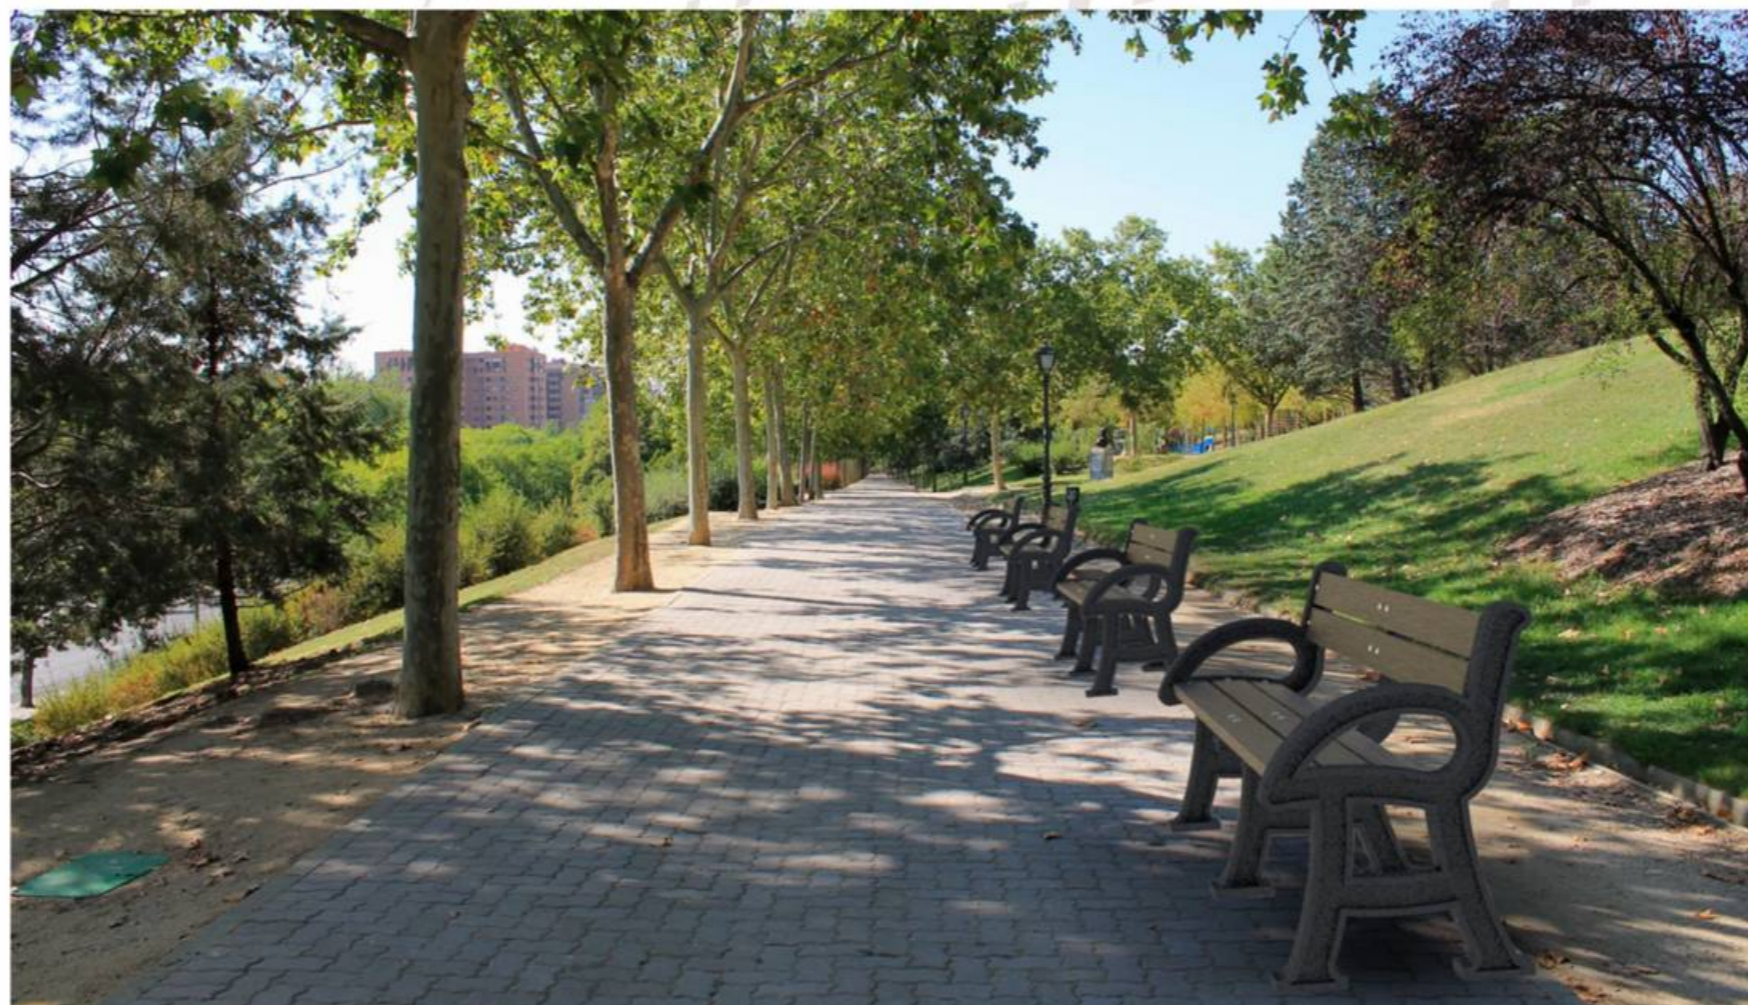

We offer three options for seat and back: wooden plank that provide a natural touch, plastic-wood profiles of low maintenance or steel sheet for greater robustness.

We must mention that each bench will include back, QR code that will guide you to know captivating stories, connecting furniture with local and cultural richness.