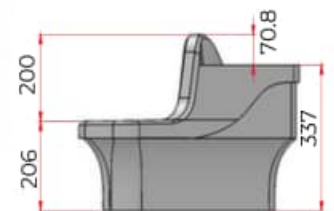

### TECHNICAL SPECIFICATIONS

Dimensions and other measures are nominal and may vary by +/- 2%.

- Manufactured in** • Polyethylene
- Line Color** • White, white granite and gray
- Approx. Weight** • 55 kg
- Dimensions**
- With Planter
    - Length: 79.9 in
    - Width: 59.0 in
    - Height: 40.5 in
  - Without Planter:
    - Length: 79.9 in
    - Width: 35.1 in
    - Height: 40.5 in

#### TOP VIEW

• Measures in in