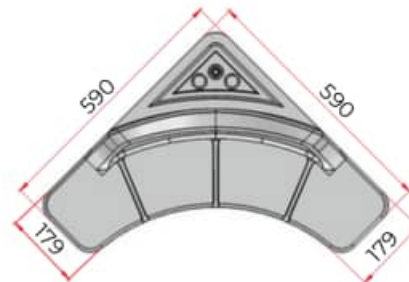

### TECHNICAL SPECIFICATIONS

Dimensions and other measures are nominal and may vary by +/- 2%.

- Manufactured in** • Polyethylene
- Line Color** • White, white granite and gray
- Approx. Weight** • 55 kg
- Dimensions**
- With Planter
    - Length: 79.9 in
    - Width: 59.0 in
    - Height: 40.5 in
  - Without Planter:
    - Length: 79.9 in
    - Width: 35.1 in
    - Height: 40.5 in

#### TOP VIEW

• Measures in in