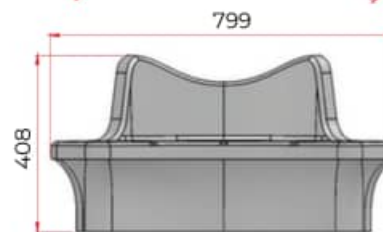

### TECHNICAL SPECIFICATIONS

Dimensions and other measures are nominal and may vary by +/- 2%.

- Manufactured in** • Polyethylene
- Line Color** • White, white granite and gray
- Approx. Weight** • 55 kg
- Dimensions**
- With Planter
    - Length: 79.9 in
    - Width: 59.0 in
    - Height: 40.5 in
  - Without Planter:
    - Length: 79.9 in
    - Width: 35.1 in
    - Height: 40.5 in

#### TOP VIEW

• Measures in in