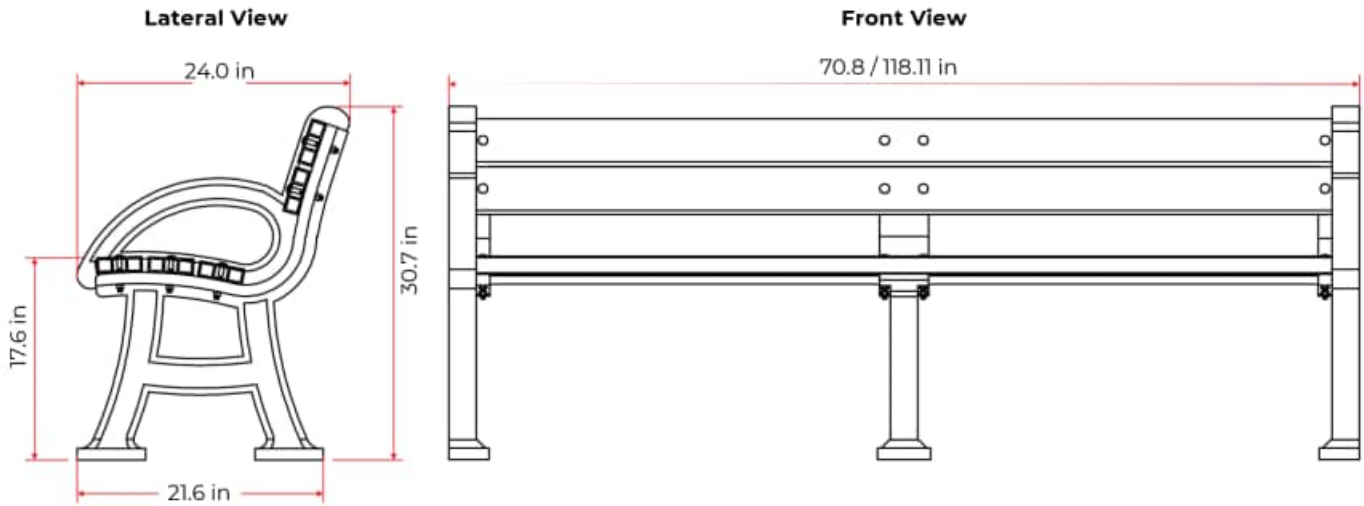

Applications: Rest model benches are the best choice for parks and gardens with children areas, due parents can rest comfortably while children have fun.

FEATURES

- Standard measures of 70.8 in and 118 in of length, can customize according to the customer needs and available space for its installation.
- Supports manufactured in 100% recycled MDPE that offers solid structure and an excellent bench stability.
- The supports of the bench include a base in a specially designed area for a safe anchoring to floor. This is achieved through "Ultra fix" screws with hex-head reinforced anchors of 3/8" x 5.9 in and "Extralarge" reinforced anchors of 3/4" x 5.5 in, manufactured with polypropylene.
- All the used materials comply with necessary specifications to withstand outdoors conditions in any climate type.
- The integrated armrests in lateral supports add an additional element of comfort to the bench design.
- The extruded wooden planks that make the seat and back are assembled to support of bench using nuts, flat and lock washers, everything in galvanized screws.

REST BENCH

Code: BA-DE-2000L/BA-DE-2000M/BA-DE-2000P

MEASUREMENTS

Dimensions and other measures are nominal and may vary by +/- 2%.

Total

- Length: 70.8 in
- Width: 24.0 in
- Height: 30.7 in